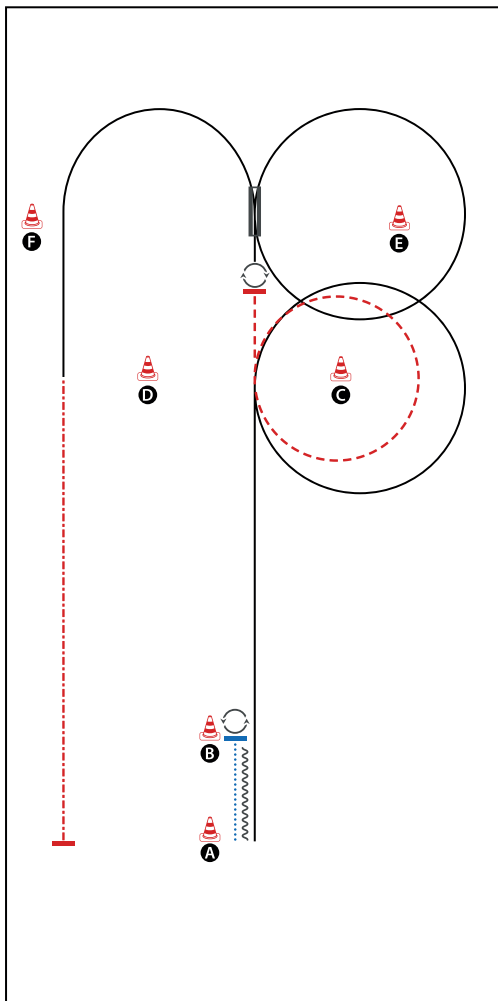

EWU-C Turnier in Pöhlde 2024

Western Horsemanship # 15 LK 3A

BE READY AT A

1) WALK
2) STOP, TURN 360° RIGHT
3) BACK UP TO A
4) LOPE (RL)
5) JOG
6) STOP, TURN 360° LEFT
7) LOPE (RL)
8) CHANGE LEADS (SIMPLE OR FLYING)
9) LOPE (LL)
10) EXTENDED JOG, STOP
  WALK OUT