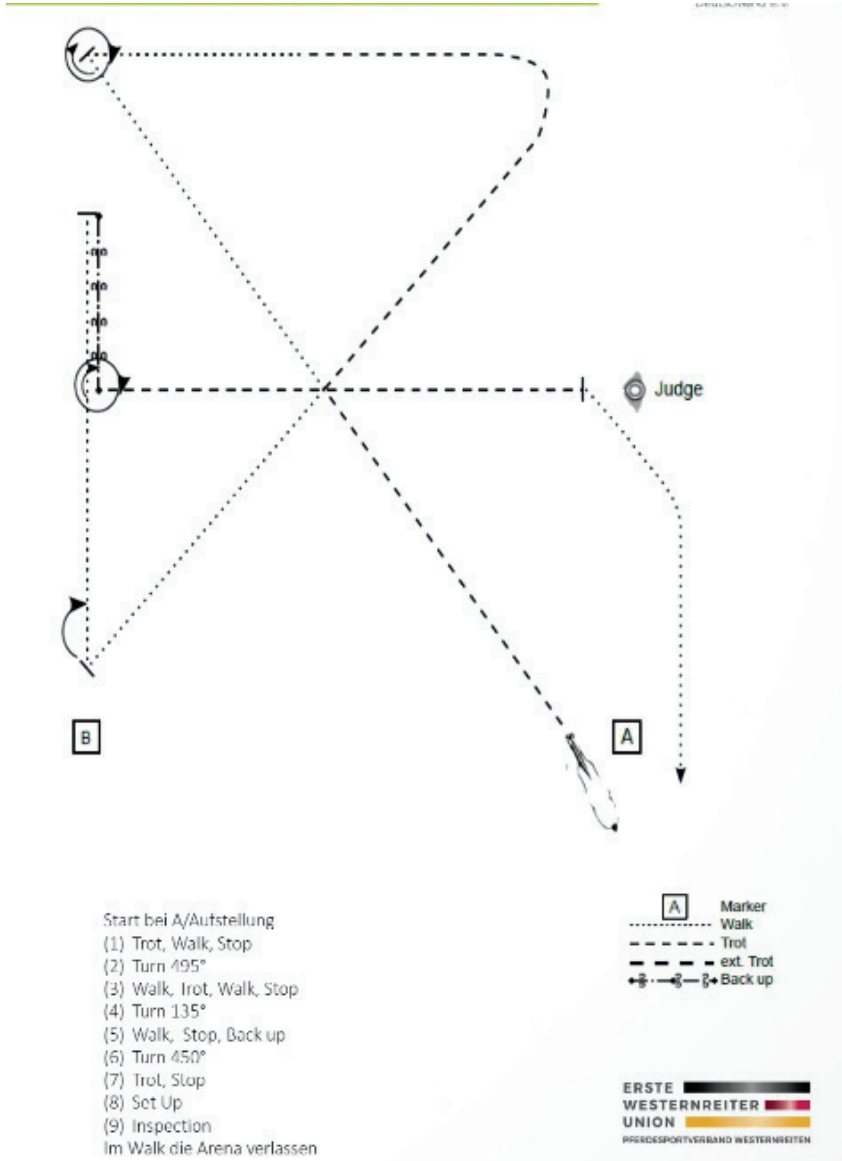

EWU-C Turnier in Pöhlde 2024

Showmanship LK 1/2 A/B