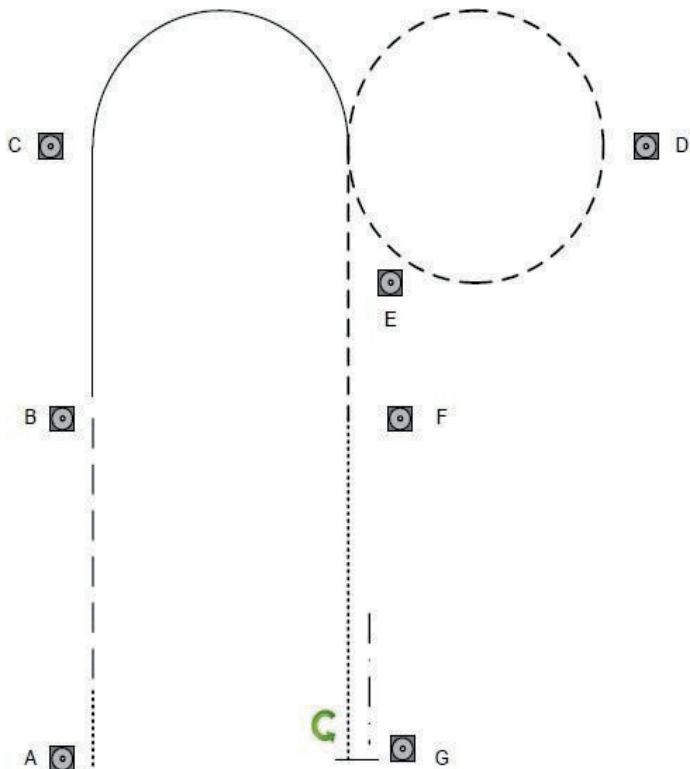

EWU-C Turnier in Pöhlde 2024

Western Horsemanship LK 4 A, B, LK 5 A, B LK 3/4 B