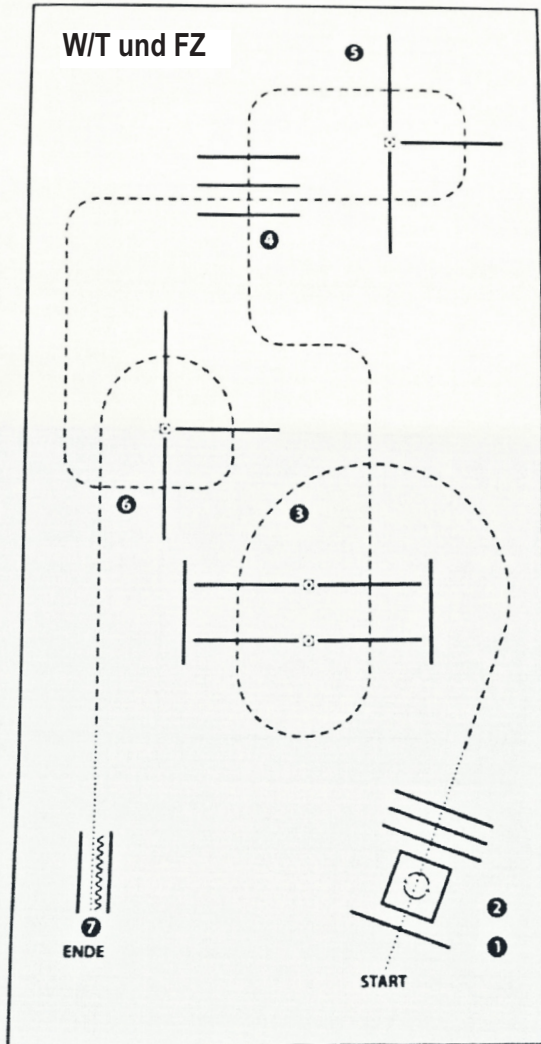

EWU-C Turnier in Pöhle 2024

Trail-Set 12 #8 W/T und FZ min. Arenagröße 20 x 40 m

1) WALK OVER, INTO BOX, TURN 360° EITHER WAY
2) WALK OUT, WALK OVER
3) JOG OVER
4) JOG OVER
5) JOG OVER
6) JOG OVER
7) WALK IN, BACK UP

WALK (SCHRITT)	.....
EXTENDED WALK	.....
JOG/TROT (TRAB)	-----
EXTENDED TROT	-----
LOPE (GALOPP)	=====
EXTENDED LOPE	=====
BACK UP (RÜCKWÄRTS)	~~~~~
LEAD CHANGE (GALOPPWECHSEL)	=====
TURN (DREHUNG)	⊖
ERSTE WESTENREITER UNION	=====
PREISGEFÖHRTER WESTENREITER	=====