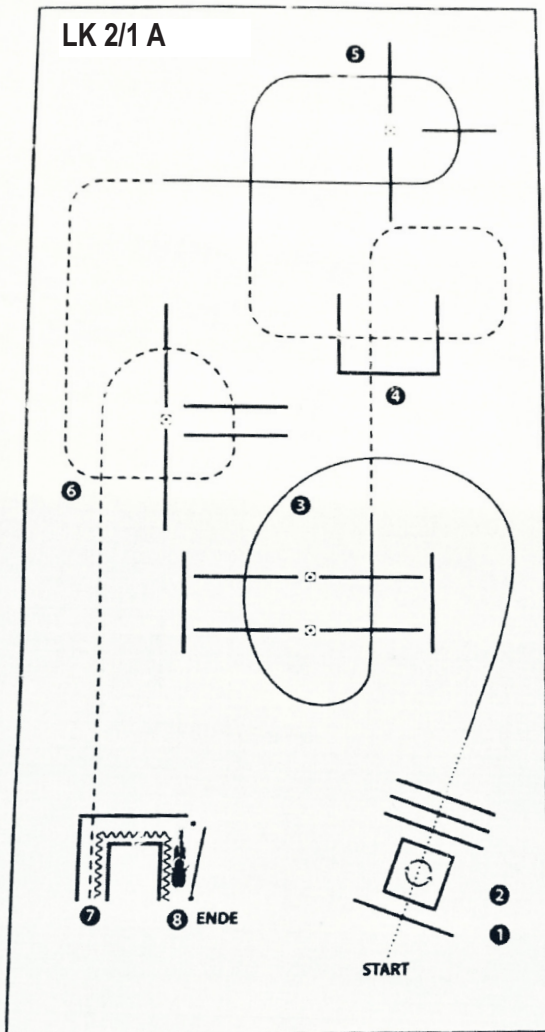

# EWU-C Turnier in Pöhlde 2024

Trail-Set 12 # 5 LK 2/1 A min. Arenagröße 20 x 40 m

(Erhöhungen optional)

- 1) WALK OVER, INTO BOX, TURN 360° EITHER WAY
- 2) WALK OUT, WALK OVER
- 3) LOPE OVER (LL)
- 4) JOG OVER
- 5) LOPE OVER (RL)
- 6) JOG OVER
- 7) BACK UP
- 8) GATE RIGHT HAND