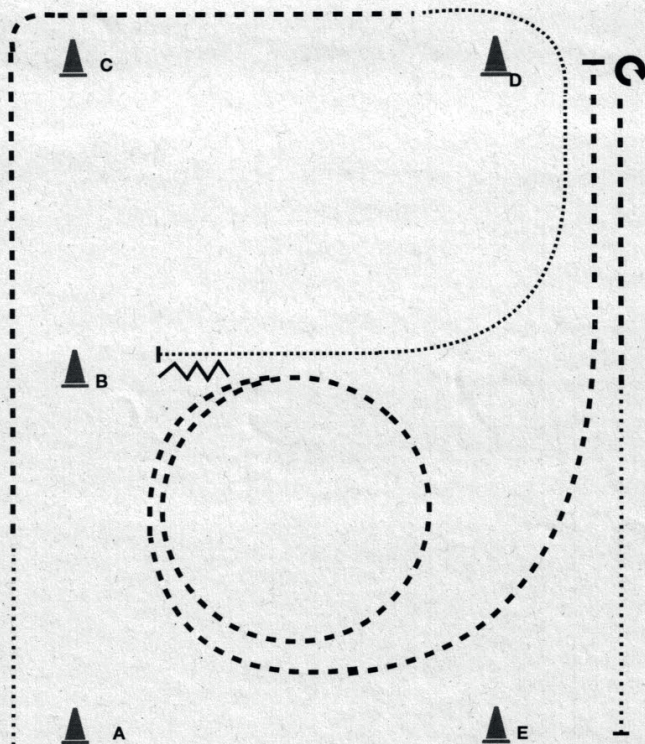

EWU-C Turnier in Pöhlede 2024

Walk Trot WHS

1) Start bei A; Walk
  2) Zwischen A + B Jog
  3) Vor D Walk bis B; Stop
  4) Back Up eine Pferdelänge
  5) Jog 1 1/2 Links Zirkel
  6) Jog weiter zu D; Stop
  7) 180° Turn (recht oder links)
  8) Jog; Walk auf Höhe von B; Stop
2. Im Walk in den Warm Up Bereich