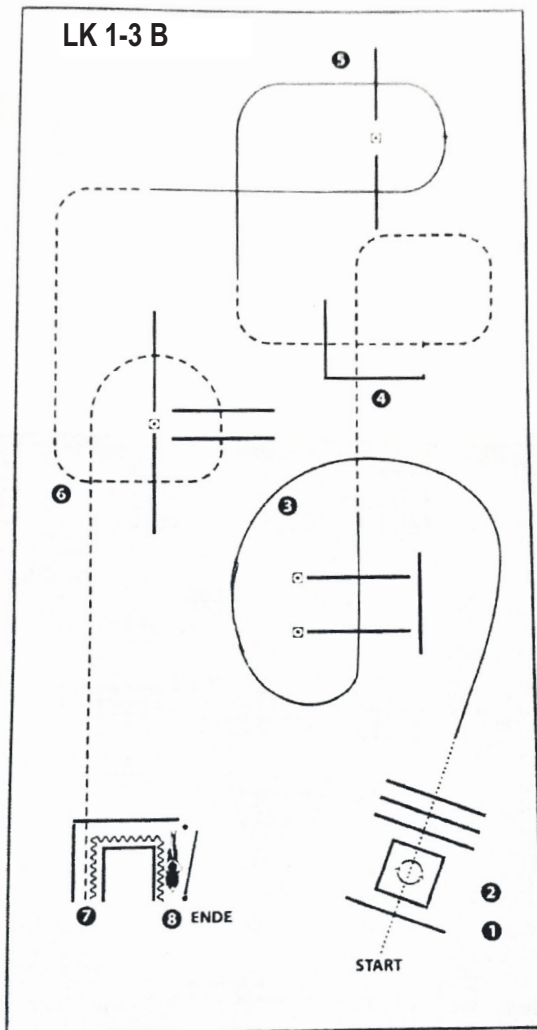

EWU-C Turnier in Pöhlde 2024

Trail-Set 12 #5 LK 3 min. Arenagroße 20 x 40 m

(Erhöhungen optional)

1) (Erhöhungen optional)
2) WALK OVER, INTO BOX, TURN 360° EITHER WAY
3) WALK OUT, WALK OVER
4) LOPE OVER (LL)
5) JOG OVER
6) LOPE OVER (RL)
7) JOG OVER
8) BACK UP
9) GATE RIGHT HAND

WALK (SCHRITT)	.....
EXTENDED WALK	.....
JOG/TROT (TRAB)	.....
EXTENDED TROT	.....
LOPE (GALOPP)	.....
EXTENDED LOPE	.....
BACK UP (RÜCKWÄRTS)	~~~~~
LEAD CHANGE (GALOPPWECHSEL)	====
TURN (DREHUNG)	⊙
ERSTE WESTERNREITER	====
UNION	====
PREISENSPONSORLAND-WESTERNREITER	====