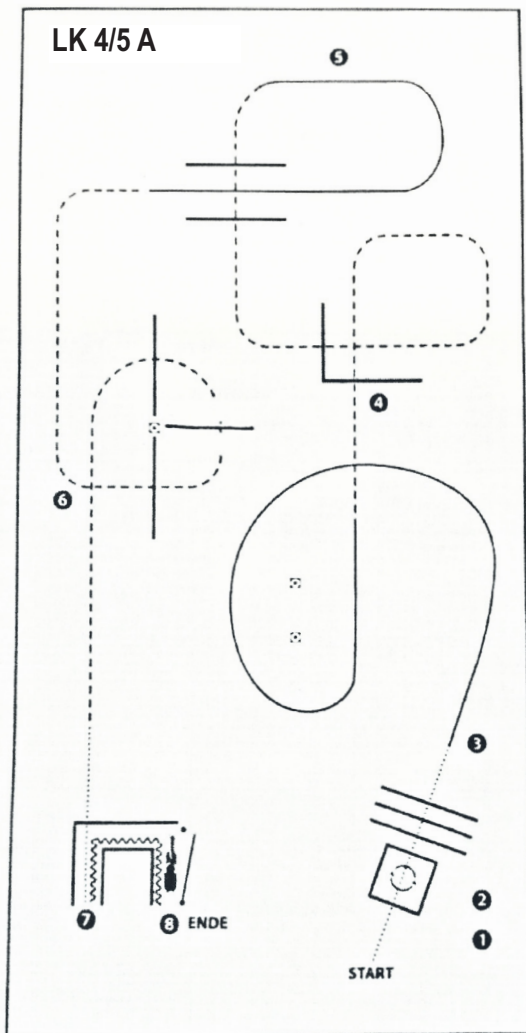

EWU-C Turnier in Pöhlde 2024

Trail Set 12 #7 LK

1) WALK INTO BOX, TURN 360° EITHER WAY
2) WALK OUT, WALK OVER
3) LOPE (LL)
4) JOG OVER
5) LOPE (RL)
6) JOG OVER
7) WALK IN, BACK UP
8) GATE RIGHT HAND

WALK (SCHRITT)	.....
EXTENDED WALK	.....
JOG/TROT (TRAB)	-----
EXTENDED TROT	-----
LOPE (GALOPP)	=====
EXTENDED LOPE	=====
BACK UP (RÜCKWÄRTS)	~~~~~
LEAD CHANGE (GALOPPWECHSEL)	=====
TURN (DREHUNG)	⊙
ERSTE WESTENREITER	=====
UNION	=====
PROBENREITER/WESTENREITER	=====