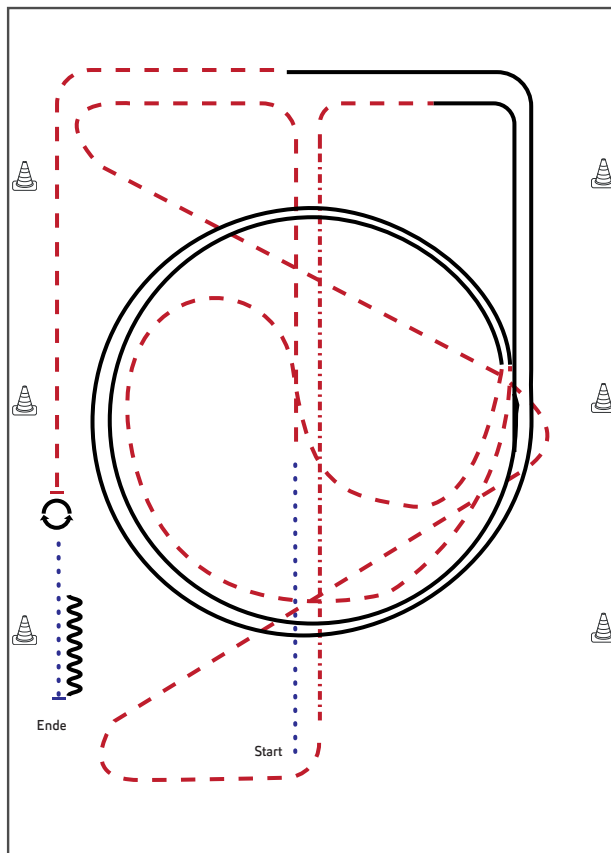

EWU-C Turnier in Pöhlde 2024

Jungferde Basis Pattern 8 Greenhorse Basic

Jungferde

1) Schritt, Trab
2) zweimal durch die halbe Bahn wechseln
3) Auf der Mittellinie Tritte verlängern, Trab rechte Hand
4) Rechtsgalopp, ½ lange Seite, Mittelzirkel
5) Trab, im Trab durch den Zirkel wechseln
6) Linksgalopp, Mittelzirkel, weiter ganze Bahn
7) Mitte kurze Seite Trab, Stopp
8) HHW 360° rechts und links (beliebig beginnend)
9) Schritt, Anhalten, Rückwärts

Legende:

- Schritt
- Trab
- Galopp
- Wechselzone
- Rückwärts